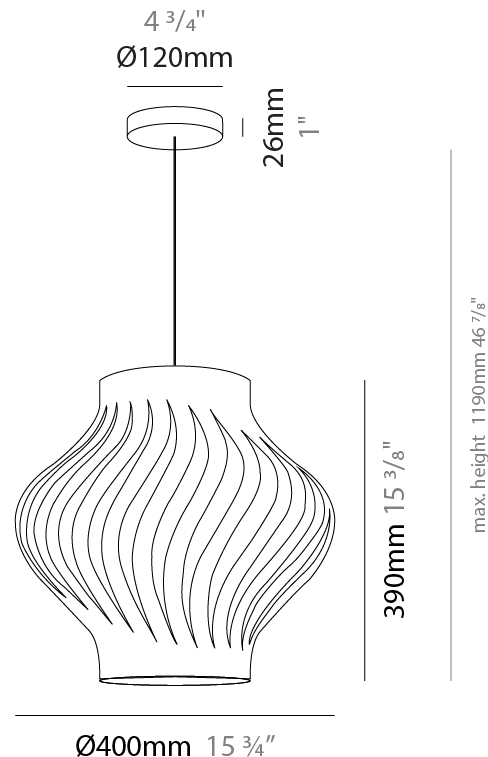

PROJECT	_____
TYPE	_____
SPECIFIER	_____
QUANTITY	_____
DATE	_____

HELIOS SHELL SUSPENSION

D61030-

base number   Finish
Options

1. To build a product code in our configurator select the specify button on the base model # product page
2. To build a manual product code on this datasheet choose from the options listed below in blue font and add the suffix to the base model #

GENERAL

Series: Helios
Subseries: Helios Shell
Partner: Linea Zero
Division: Design
Installation: Suspension
Product Type: Pendant
Mounting Location: Ceiling

PHYSICAL

Shape: Abstract
Diameter (mm): 400
Diameter (in): 15 3/4
Height (mm): 390
Height (in): 15 3/8
Max. Overall Height (mm): 1190
Max. Overall Height (in): 46 7/8
Diffuser: Polilux™ Shade - See Finish Options
Fixture Finish: WHI / BLK / PBL / POR / PGN / COP / NGD / PKM / SIL
Fixture Material: Polilux™/ Metal holder
Primary Material: Non-Static Polilux
Cable Details: Cable length 31"

ELECTRICAL

Number of Lamps: 1
Lamp Type: LED Retrofit
Bulb Included: Bulb Not Included
Max. Wattage Per Lamp (W): 7
Lamp Base: E26
Input Voltage (V): 120
Upon Request: 277Vac / GU24

LED

OPTICAL

RATINGS AND CERTIFICATIONS

Certified By: Certified for North American Standards
IP rating: IP20